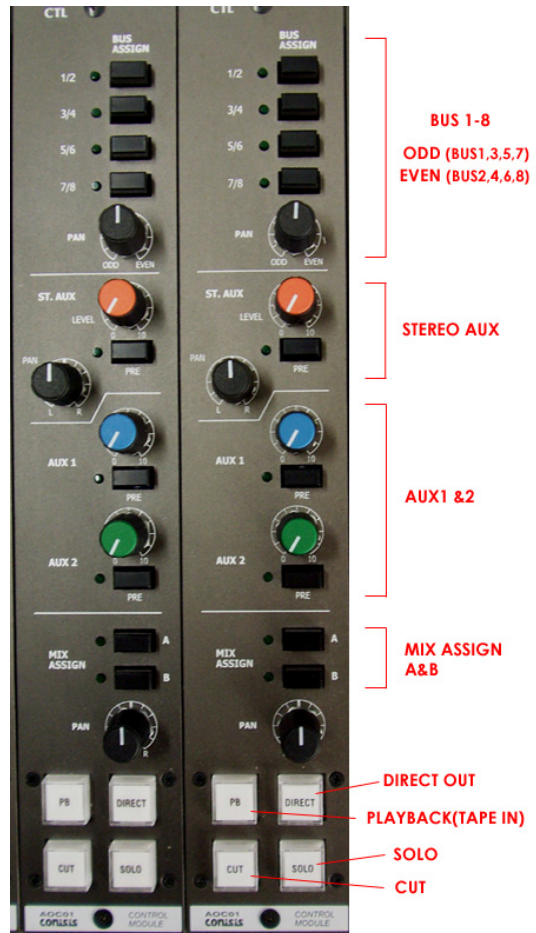

CUSTOM-MADE PRODUCTS by CONISIS

株式会社シブヤテレビジョン

AZABU O Studio / C Studio

NEVE V series Custom Console / 24ch

設計・製作